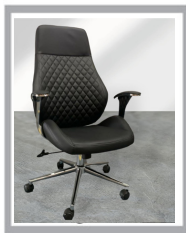

Lykes®
an eureka in ergonomics

Rs 18644

M21