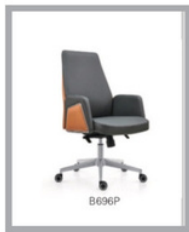

**Rs. 44000**

**MIMJO HIGH BACK**

- HB SILICON LEATHER
- KNEE SYNCHRO MECHANISM
- ALUMINIUM BASE
- 60MM TWIN WHEEL

**Lykes**<sup>®</sup>  
an eureka in ergonomics

**Rs. 41000**

**MIMJO MEDIUM  
BACK**

- HB SILICON LEATHER
- KNEE SYNCHRO MECHANISM
- ALUMINIUM BASE
- 60MM TWIN WHEEL

**Lykes**<sup>®</sup>  
an eureka in ergonomics

**Rs. 32000**

**LUX 69 HIGH BACK  
CHAIR**

- SILICON LEATHER GREY&TAN
- KNEE SYNCHRO MECHANISM
- ALUMINIUM BASE
- 60MM TWIN WHEEL CASTORS

**Lykes**<sup>®</sup>  
an eureka in ergonomics

**Rs. 30000**

**LIX 69 MEDIUM  
BACK CHAIR**

- SILICON LEATHER GREY&TAN
- KNEE SYNCHRO MECHANISM
- ALUMINIUM BASE
- 60MM TWIN WHEEL CASTORS

**Lykes**<sup>®</sup>  
an eureka in ergonomics

**Rs. 30000**

**LUX 69 HIGH BACK  
CHAIR**