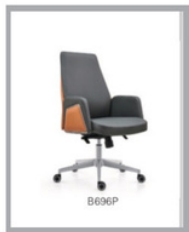

**Rs. 44000**

**MIMJO HIGH BACK**

- HB SILICON LEATHER
- KNEE SYNCHRO MECHANISM
- ALUMINIUM BASE
- 60MM TWIN WHEEL

**Lykes**<sup>®</sup>  
an eureka in ergonomics

**Rs. 41000**

**MIMJO MEDIUM  
BACK**

- HB SILICON LEATHER
- KNEE SYNCHRO MECHANISM
- ALUMINIUM BASE
- 60MM TWIN WHEEL

**Lykes**<sup>®</sup>  
an eureka in ergonomics

**Rs. 32000**

**LUX 69 HIGH BACK  
CHAIR**

- SILICON LEATHER GREY&TAN
- KNEE SYNCHRO MECHANISM
- ALUMINIUM BASE
- 60MM TWIN WHEEL CASTORS

**Lykes**<sup>®</sup>  
an eureka in ergonomics

**Rs. 30000**

**LIX 69 MEDIUM  
BACK CHAIR**

- SILICON LEATHER GREY&TAN
- KNEE SYNCHRO MECHANISM
- ALUMINIUM BASE
- 60MM TWIN WHEEL CASTORS

**Lykes**<sup>®</sup>  
an eureka in ergonomics

**Rs. 30000**

**LUX 69 HIGH BACK  
CHAIR**

- SILICON LEATHER GREY&TAN
- KNEE SYNCHRO MECHANISM
- ALUMINIUM BASE
- 60MM TWIN WHEEL CASTORS

**Lykes**<sup>®</sup>  
an eureka in ergonomics

A520

**Rs. 48000**

A520 LUX CHAIR

- HB SILICON LEATHER
- TAN COLOR
- KNEE TILT MECHANISM
- ALUMINIUM BASE
- 60MM TWIN WHEEL CASTORS