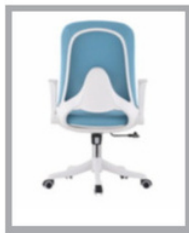

**Rs.14000**

**WRAITH**

- PU LEATHER
- ADJUSTABLE ARMS
- TILTING MECHANISM
- CHROME BASE
- 50 MM CASTORS

**Lykes**<sup>®</sup>  
an eureka in ergonomics

**Rs. 12000**

**COMFY CLI26**

- MESH HIGH BACK
- FIXED HANDLES
- PU MOULDED SEAT
- SYNCHRO MECHANISM
- NYLON BASE
- 50MM CASTORS

**Lykes**<sup>®</sup>  
an eureka in ergonomics

**Rs. 11000**

**COMFY CL226**

- MESH HIGH BACK
- FIXED HANDLES
- PU MOULDED SEAT
- TILTING MECHANISM
- NYLON BASE
- 50MM CASTORS

**Lykes**<sup>®</sup>  
an eureka in ergonomics