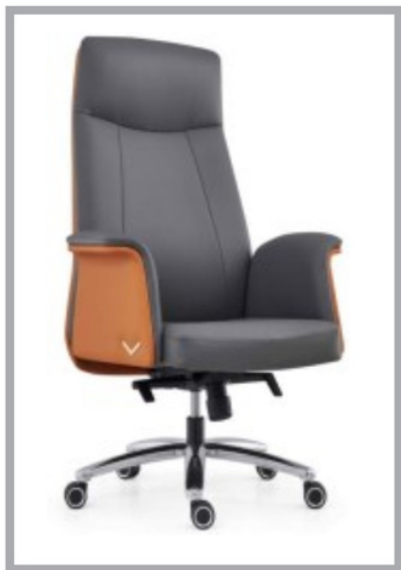

**Lykes**<sup>®</sup>  
an eureka in ergonomics

**Rs. 32000**

**LUX 69 HIGH BACK  
CHAIR**

- SILICON LEATHER GREY&TAN
- KNEE SYNCHRO MECHANISM
- ALUMINIUM BASE
- 60MM TWIN WHEEL CASTORS

**Lykes**<sup>®</sup>  
an eureka in ergonomics

**Rs. 30000**

**LIX 69 MEDIUM  
BACK CHAIR**

- SILICON LEATHER GREY&TAN
- KNEE SYNCHRO MECHANISM
- ALUMINIUM BASE
- 60MM TWIN WHEEL CASTORS

**Lykes**<sup>®</sup>  
an eureka in ergonomics

**Rs. 30000**

**LUX 69 HIGH BACK  
CHAIR**

- SILICON LEATHER GREY&TAN
- KNEE SYNCHRO MECHANISM
- ALUMINIUM BASE
- 60MM TWIN WHEEL CASTORS

**Lykes**<sup>®</sup>  
an eureka in ergonomics

A520

**Rs. 48000**

A520 LUX CHAIR

- HB SILICON LEATHER
- TAN COLOR
- KNEE TILT MECHANISM
- ALUMINIUM BASE
- 60MM TWIN WHEEL CASTORS