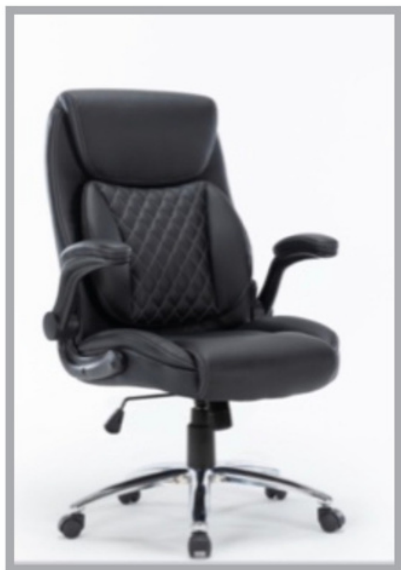

**BENZ HIGH BACK &  
MED BACK CHAIR**

- SILICON LEATHER
- KNEE SYNCHRO MECHANISM
- ALUMINIUM BASE
- 60MM TWIN WHEEL CASTORS

**Lykes**<sup>®</sup>  
an eureka in ergonomics

**Rs. 16000**

**ROYAL MIRAGE  
CHAIR**

- PU LEATHER
- ADJUSTABLE ARMS
- ADJUSTABLE LUMBAR
- TILTING MECHANISM
- CHROME BASE
- 50 MM CASTORS

**Lykes**<sup>®</sup>  
an eureka in ergonomics

**Rs. 16000**

**PHANTOM CHAIR**

- PU LEATHER
- ADJUSTABLE ARMS
- ADJUSTABLE LUMBAR
- TILTING MECHANISM
- CHROME BASE
- 50 MM CASTORS