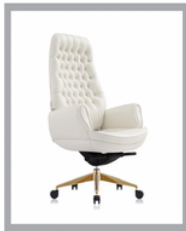

**LYkes**<sup>®</sup>  
an eureka in ergonomics

PRODUCT CATALOGUE

**2K23**

**MIMO**

**Lykes**<sup>®</sup>  
an eureka in ergonomics

**Rs.67000**

**GRAND LEGACY  
HIGH BACK**

- PU LEATHER
- KNEE TILT MECHANISM
- 65MM WHEELCASTOR
- GOLD FINISHED BASE

**Lykes**<sup>®</sup>  
an eureka in ergonomics

**Rs.64000**

**GRAND LEGACY  
MEDIUM BACK**

- PU LEATHER
- KNEE TILT MECHANISM
- 65MM WHEELCASTOR
- GOLD FINISHED BASE

**Lykes**<sup>®</sup>  
an eureka in ergonomics

**Rs. 44000**

**MIMJO HIGH BACK**

- HB SILICON LEATHER
- KNEE SYNCHRO MECHANISM
- ALUMINIUM BASE
- 60MM TWIN WHEEL

**Lykes**<sup>®</sup>  
an eureka in ergonomics

**Rs. 41000**

**MIMJO MEDIUM  
BACK**

- HB SILICON LEATHER
- KNEE SYNCHRO MECHANISM
- ALUMINIUM BASE
- 60MM TWIN WHEEL