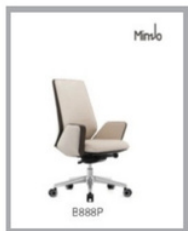

**Rs. 44000**

**MIMJO HIGH BACK**

- HB SILICON LEATHER
- KNEE SYNCHRO MECHANISM
- ALUMINIUM BASE
- 60MM TWIN WHEEL

**Lykes**<sup>®</sup>  
an eureka in ergonomics

**Rs. 41000**

**MIMJO MEDIUM  
BACK**

- HB SILICON LEATHER
- KNEE SYNCHRO MECHANISM
- ALUMINIUM BASE
- 60MM TWIN WHEEL

**Lykes**<sup>®</sup>  
an eureka in ergonomics

**Rs. 32000**

**LUX 69 HIGH BACK  
CHAIR**

- SILICON LEATHER GREY&TAN
- KNEE SYNCHRO MECHANISM
- ALUMINIUM BASE
- 60MM TWIN WHEEL CASTORS

**Lykes**<sup>®</sup>  
an eureka in ergonomics

**Rs. 30000**

**LIX 69 MEDIUM  
BACK CHAIR**

- SILICON LEATHER GREY&TAN
- KNEE SYNCHRO MECHANISM
- ALUMINIUM BASE
- 60MM TWIN WHEEL CASTORS

**Lykes**<sup>®</sup>  
an eureka in ergonomics

**Rs. 30000**

**LUX 69 HIGH BACK  
CHAIR**