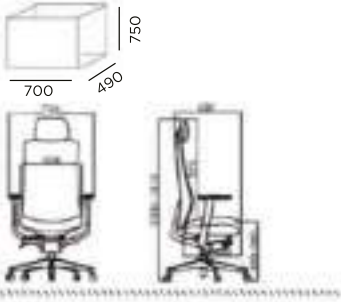

4D Armrest

Eiffel

**DONATI
Mechanism**

DIMENSIONS(MM):

DONATI mechanism	
A:	Mechanism with sliding and locking function
B:	Tilt Mechanism
C:	Lift function
D:	Back locking button
E:	4D 4D Armrest
F:	SHS or KGS SHS or KGS Grade 4 Gas lift